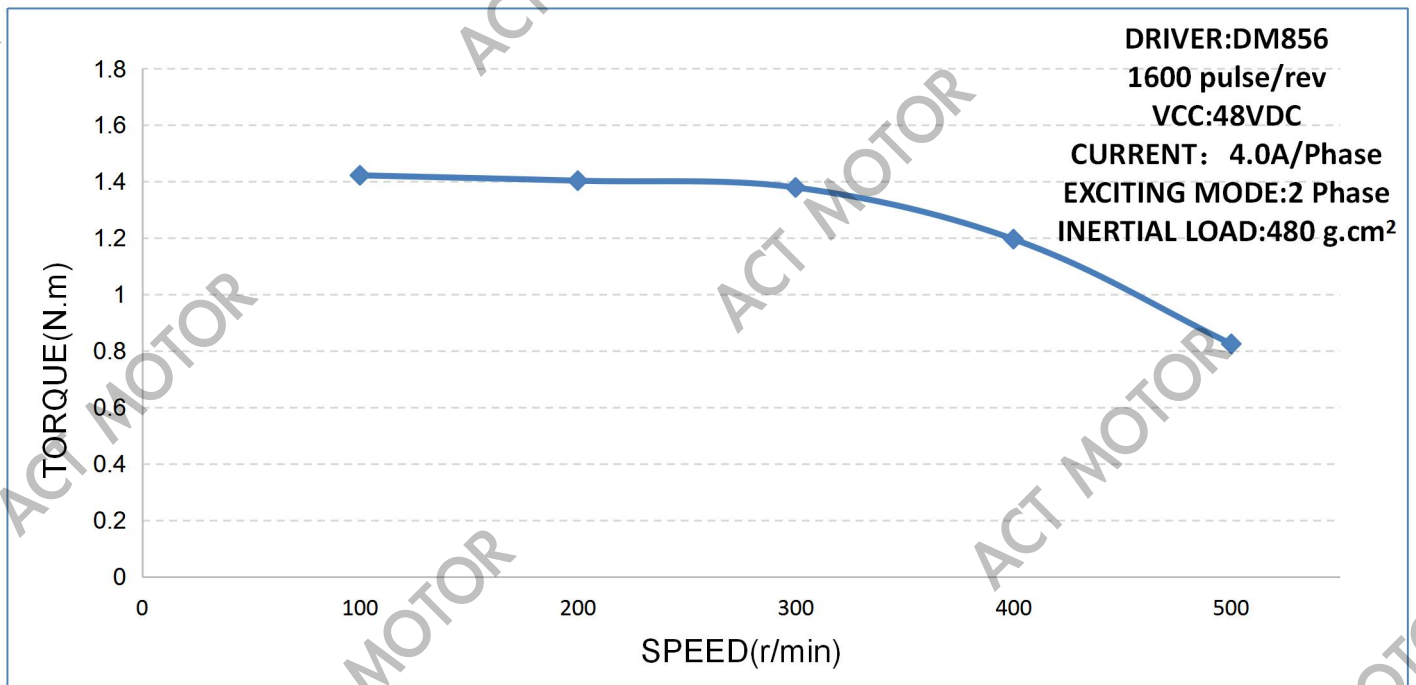

## Testing Report:23HS8450-23 Speed-Torque characteristics

- **Tested items:**

Stepper Motor: **23HS8450-23**

Supporting Driver:DM856

- **Testing Results:**

**Note:**

- (1) The testing, and results are with **free load**.
- (2) Testing results may vary from different testing conditions.