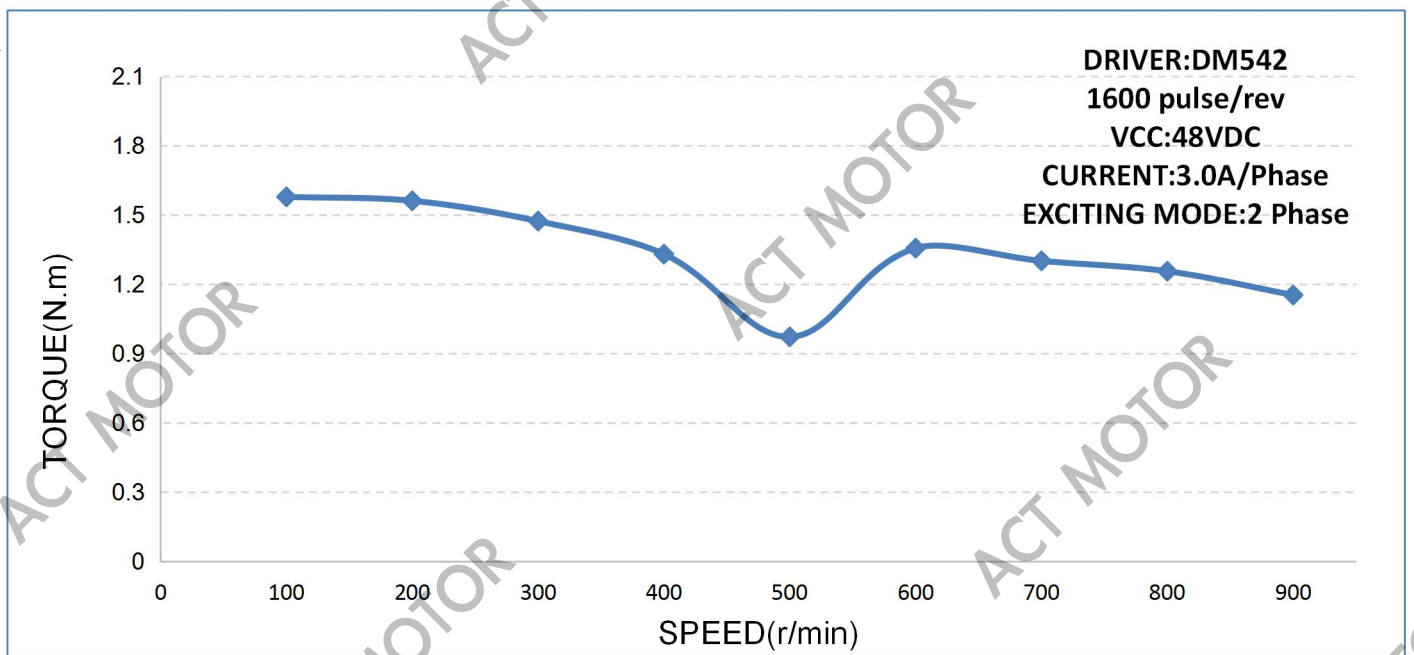

ACT MOTOR GmbH

Testing Report:23HS8450-23 Speed-Torque characteristics

- **Tested items:**

Stepper Motor: **23HS8450-23**

Supporting Driver:DM542

- **Testing Results:**

Note:

- (1) The testing, and results are with **free load**.
- (2) Testing results may vary from different testing conditions.