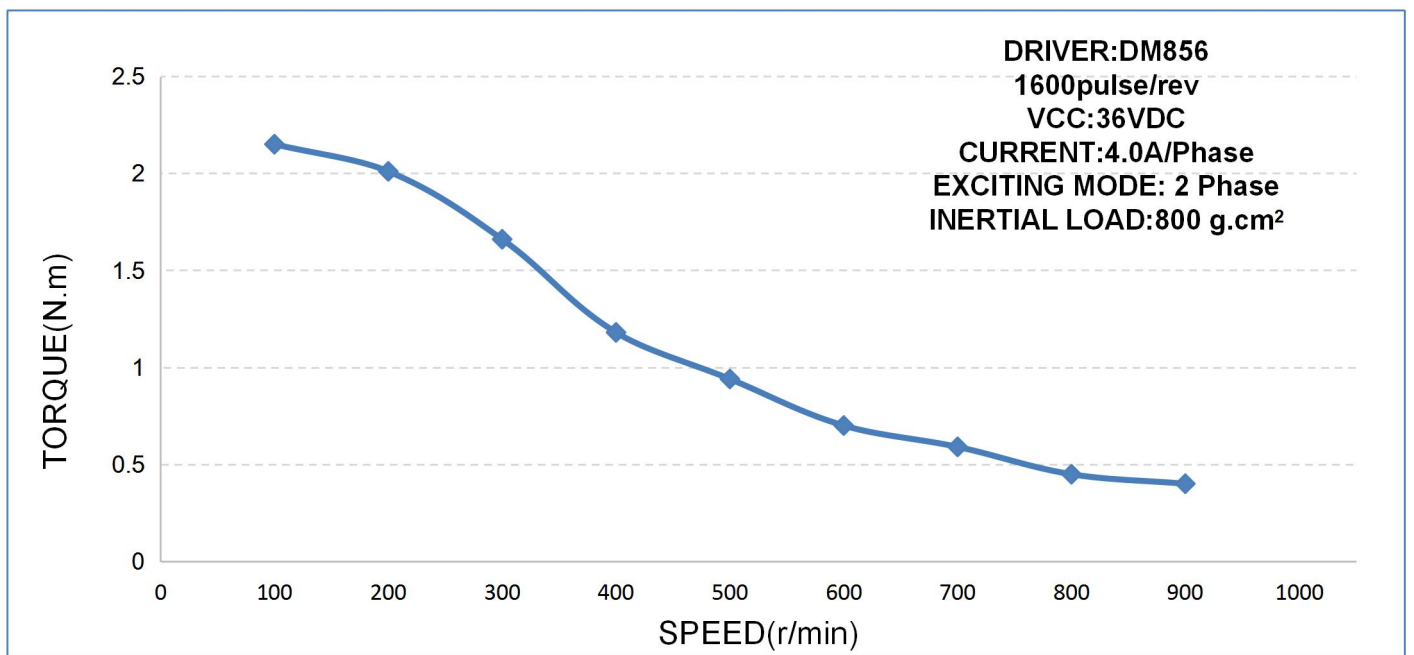

Testing Report:23HS2442 Speed-Torque characteristics

- **Tested items:**

Stepper Motor: **23HS2442**

Supporting Driver:DM856

- **Testing Results:**

Note:

- (1) The testing, and results are with **free load**.
- (2) Testing results may vary from different testing conditions.